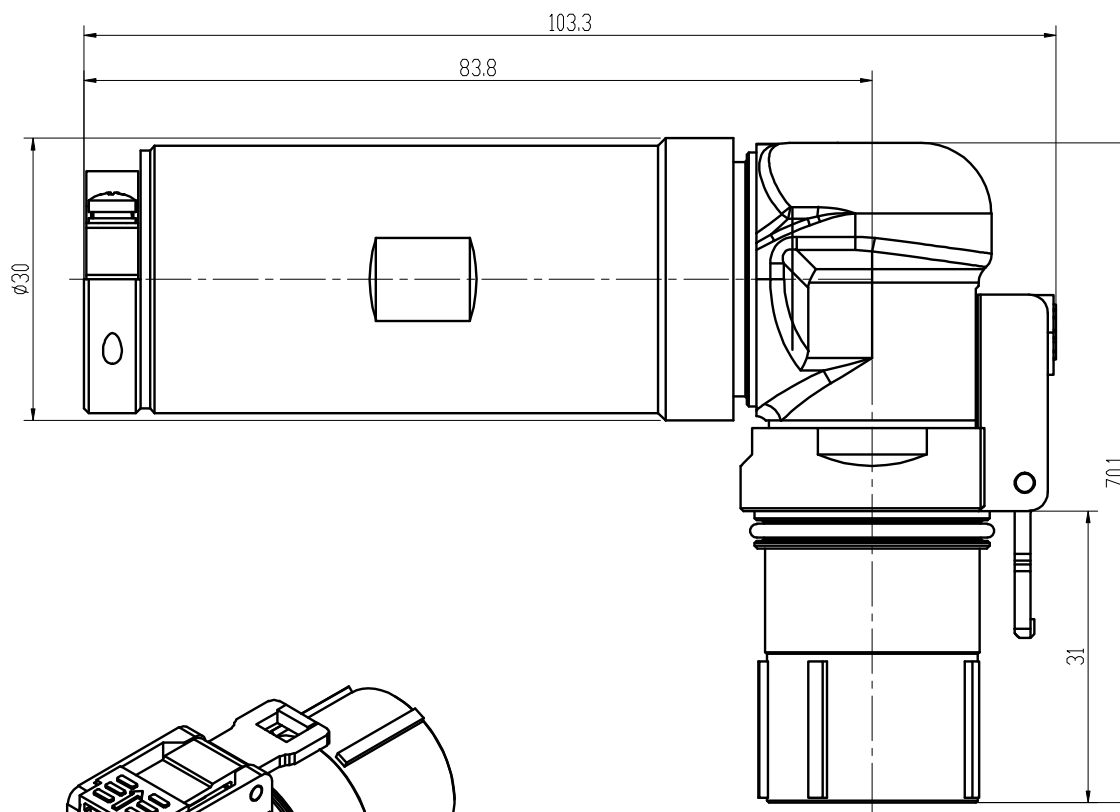

Specifications

- 1、 Temperature : -55 ~+125
- 2、 Rated Current: 300A
- 3、 Withstand Voltage: 5000V DC
- 4、 Rated Voltage : 1500V DC
- 5、 Ingress Protection: IP67
- 6、 Mechanical Life: 500 times
- 7、 Shielded Function: Yes
- 8、 HVIL Function : Yes
- 9、 Salt spray test : 48h

KRX 18 X - 30 0 -35

Master code: KRX  
 Product type: 18 is 180° straight plug, 28 is 90° plug  
 Positions: X, Y, U, V, W  
 Rated current: 30--300A  
 HVIL: 1 is Yes, 0 is No  
 Wire Range: 35 mm<sup>2</sup>, 50 mm<sup>2</sup>, 70 mm<sup>2</sup>

		KRX18*-30*-**	KRX-GZ
		180° straight plug	

KRX 28 X - 30 0 -35

Master code: KRX  
 Product type: 18 is 180° straight plug, 28 is 90° plug  
 Positions: X, Y, U, V, W  
 Rated current: 30--300A  
 HVIL: 1 is Yes, 0 is No  
 Wire Range: 35 mm<sup>2</sup>, 50 mm<sup>2</sup>, 70 mm<sup>2</sup>

Specifications

- 1、 Temperature : -55 ~+125
- 2、 Rated Current: 300A
- 3、 Withstand Voltage: 5000V DC
- 4、 Rated Voltage:1500V DC
- 5、 Ingress Protection: IP67
- 6、 Mechanical Life: 500 times
- 7、 Shielded Function:Yes
- 8、 HVIL Function : Yes
- 9、 Salt spray test : 48h