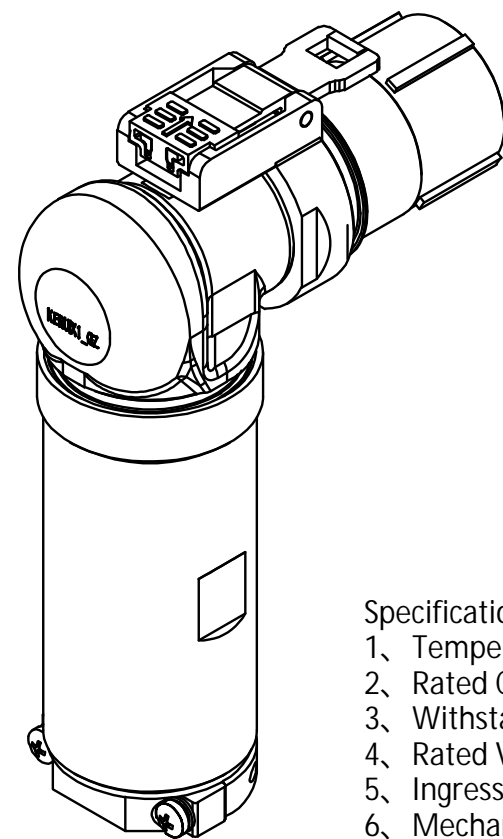

Specifications

- 1、 Temperature : -55 ~+125
- 2、 Rated Current: 300A
- 3、 Withstand Voltage: 5000V DC
- 4、 Rated Voltage : 1500V DC
- 5、 Ingress Protection: IP67
- 6、 Mechanical Life: 500 times
- 7、 Shielded Function: Yes
- 8、 HVIL Function : Yes
- 9、 Salt spray test : 48h

KRX 18 X - 30 0 -35

Master code: KRX  
 Product type: 18 is 180° straight plug, 28 is 90° plug  
 Positions: X, Y, U, V, W  
 Rated current: 30--300A  
 HVIL: 1 is Yes, 0 is No  
 Wire Range: 35 mm<sup>2</sup>, 50 mm<sup>2</sup>, 70 mm<sup>2</sup>

		KRX18*-30*-**	KRX-GZ
		180° straight plug	

KRX 28 X - 30 0 -35

Master code: KRX  
 Product type: 18 is 180° straight plug, 28 is 90° plug  
 Positions: X, Y, U, V, W  
 Rated current: 30--300A  
 HVIL: 1 is Yes, 0 is No  
 Wire Range: 35 mm<sup>2</sup>, 50 mm<sup>2</sup>, 70 mm<sup>2</sup>

Specifications

- 1、 Temperature : -55 ~+125
- 2、 Rated Current: 300A
- 3、 Withstand Voltage: 5000V DC
- 4、 Rated Voltage:1500V DC
- 5、 Ingress Protection: IP67
- 6、 Mechanical Life: 500 times
- 7、 Shielded Function:Yes
- 8、 HVIL Function : Yes
- 9、 Salt spray test : 48h