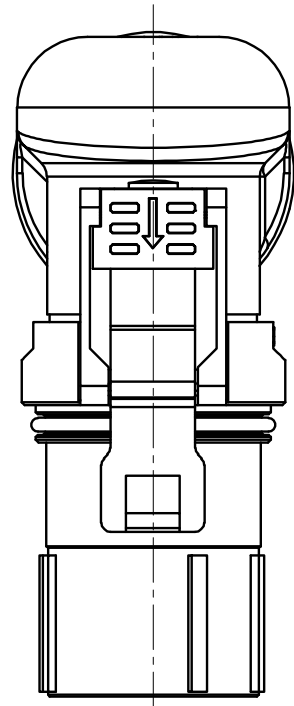

Specifications

- 1、 Temperature : -55 ~+125
- 2、 Rated Current: 300A
- 3、 Withstand Voltage: 5000V DC
- 4、 Rated Voltage : 1500V DC
- 5、 Ingress Protection: IP67
- 6、 Mechanical Life: 500 times
- 7、 Shielded Function: Yes
- 8、 HVIL Function : Yes
- 9、 Salt spray test : 48h

KRX 18 X - 30 0 -35

Master code: KRX  
 Product type: 18 is 180° straight plug, 28 is 90° plug  
 Positions: X, Y, U, V, W  
 Rated current: 30--300A  
 HVIL: 1 is Yes, 0 is No  
 Wire Range: 35 mm<sup>2</sup>, 50 mm<sup>2</sup>, 70 mm<sup>2</sup>

		KRX18*-30*-**	KRX-GZ
		180° straight plug	

KRX 28 X - 30 0 -35

Master code: KRX  
 Product type: 18 is 180° straight plug, 28 is 90° plug  
 Positions: X, Y, U, V, W  
 Rated current: 30--300A  
 HVIL: 1 is Yes, 0 is No  
 Wire Range: 35 mm<sup>2</sup>, 50 mm<sup>2</sup>, 70 mm<sup>2</sup>

			KRX28*-30*-**	KRX-GZ
			90° plug	